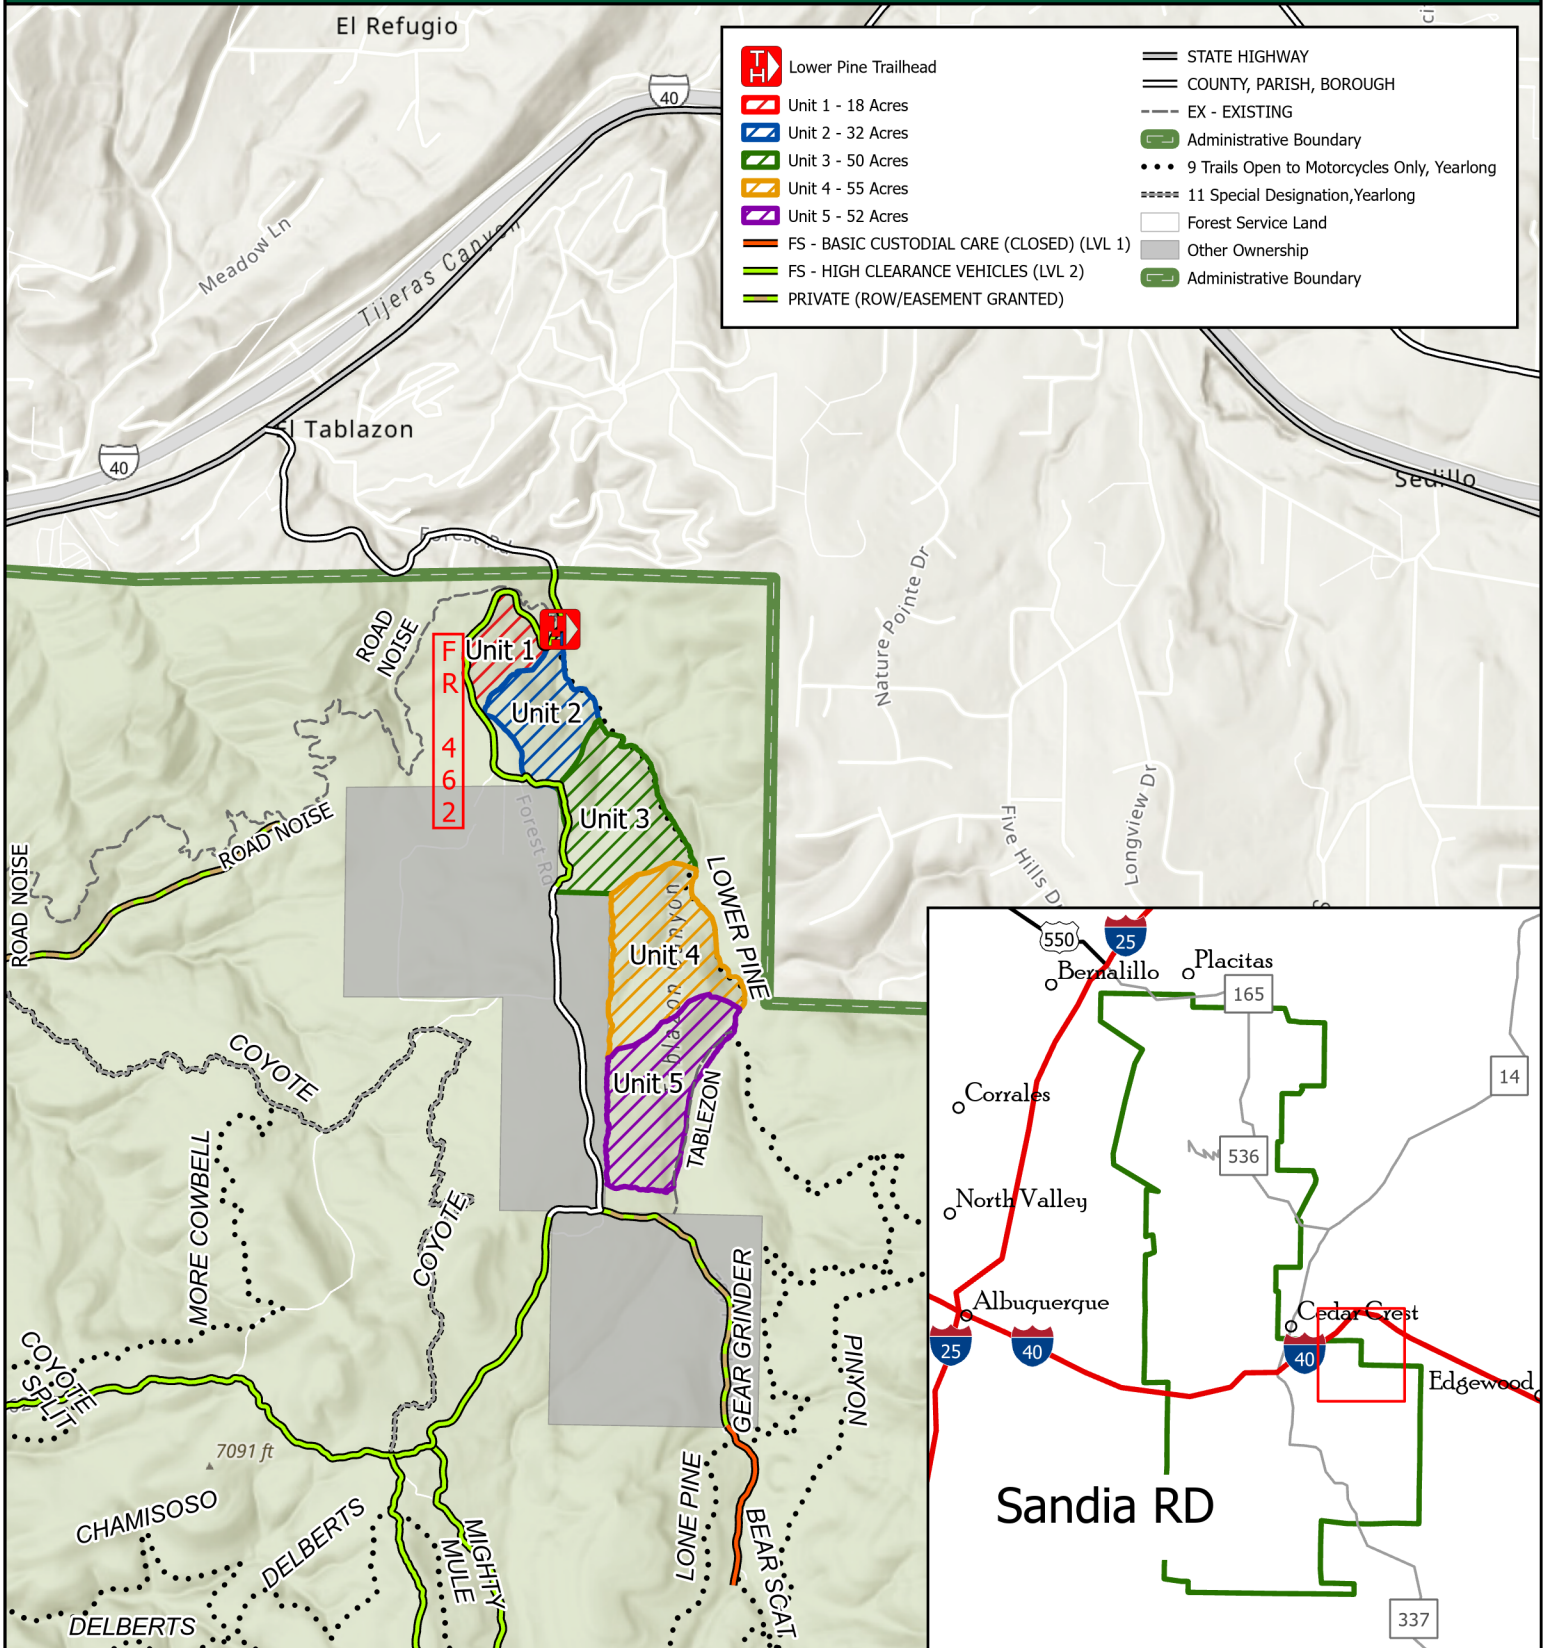

TABLAZON PRESCRIBED FIRE | SANDIA RD

Southwestern Region | Cibola NF&NGs

Coordinate System: NAD 1983 UTM Zone 13N
 Projection: Transverse Mercator
 Datum: North American 1983

Miles
 0 0.25 0.5 1

Date: 8/21/2024